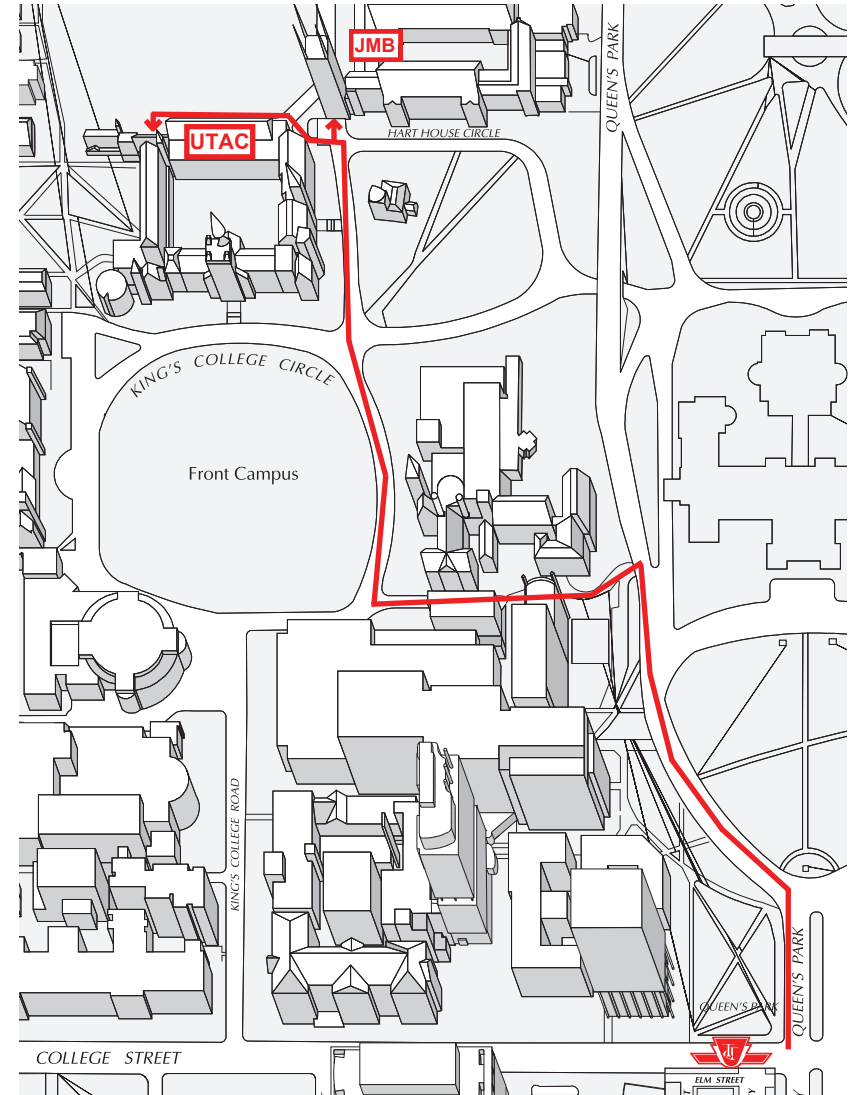

Directions to the Justina M. Barnicke Gallery/University of Toronto Art Centre

Please note that through to August 30 2015 there is NO THROUGH ACCESS to Justina M. Barnicke Gallery/University of Toronto Art Centre via Tower Road.

For an alternate, accessible route from HOSKIN & DEVONSHIRE:

- Head south along path on west side of Back Campus field.
- Turn east on King's College Circle.
- Turn north on Hart House Circle.

To University of Toronto Art Centre:

- Turn west at Soldier's Tower.
- For a wheelchair accessible entrance follow alongside metal gate to quad entrance.

To Justina M. Barnicke Gallery:

- Continue through Soldiers Tower to the ramped entrance of Hart House.

FROM TTC (Queen's Park Station):

- Head north along University Ave to Queens Park Crescent W.
- Turn west along path to King's College Circle.
- Follow north to Hart House Circle.

Please note that Museum subway station is NOT wheelchair accessible.