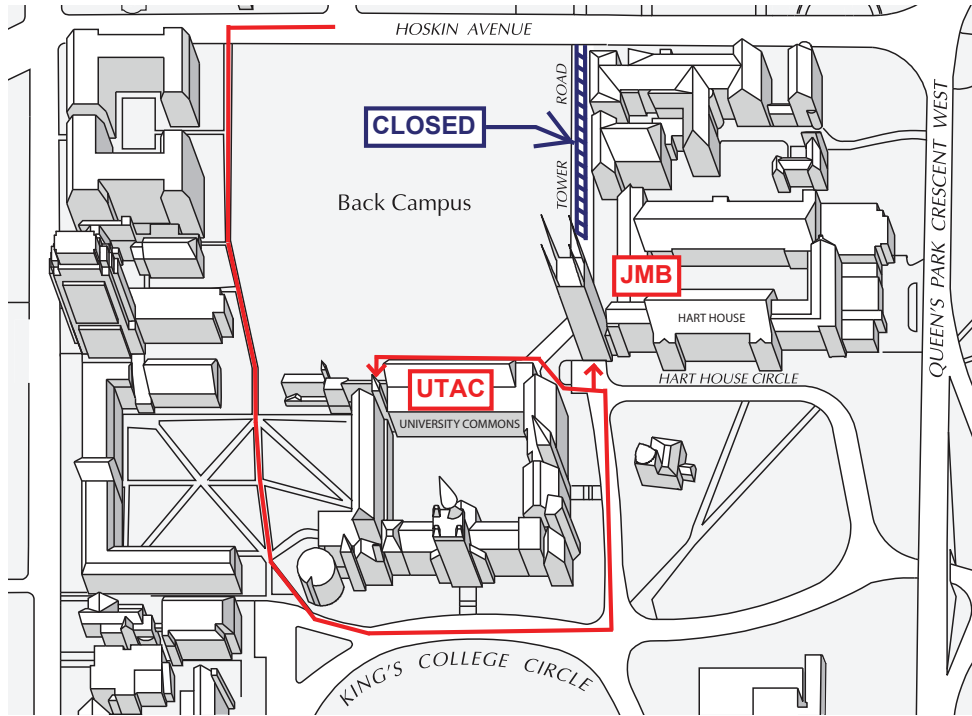

Directions to the Justina M. Barnicke Gallery/University of Toronto Art Centre

Please note that through to August 30 2015 there is NO THROUGH ACCESS to Justina M. Barnicke Gallery/University of Toronto Art Centre via Tower Road.

For an alternate, accessible route from HOSKIN & DEVONSHIRE:

- Head south along path on west side of Back Campus field.
- Turn east on King's College Circle.
- Turn north on Hart House Circle.

To University of Toronto Art Centre:

- Turn west at Soldier's Tower.
- For a wheelchair accessible entrance follow alongside metal gate to quad entrance.

To Justina M. Barnicke Gallery:

- Continue through Soldiers Tower to the ramped entrance of Hart House.

FROM TTC (Queen's Park Station):

- Head north along University Ave to Queens Park Crescent W.
- Turn west along path to King's College Circle.
- Follow north to Hart House Circle.

Please note that Museum subway station is NOT wheelchair accessible.